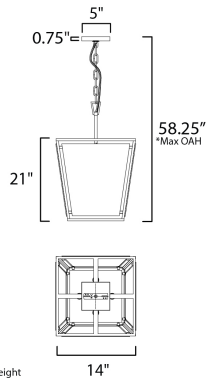

MEASUREMENTS

- DIMENSION : 14" W x 21" H
- MAX OAH : 58.25" OAH
- CANOPY : 5" W x 0.75" H x 5" L
- HANGING WEIGHT : 7.3 lb

LAMPING

- INPUT VOLTAGE : 120V
- BULB : 4 x 40W Incandescent E12 Candelabra , 160W Total
- BULB INCLUDED : (Not Included)
- DIMMABLE : Y